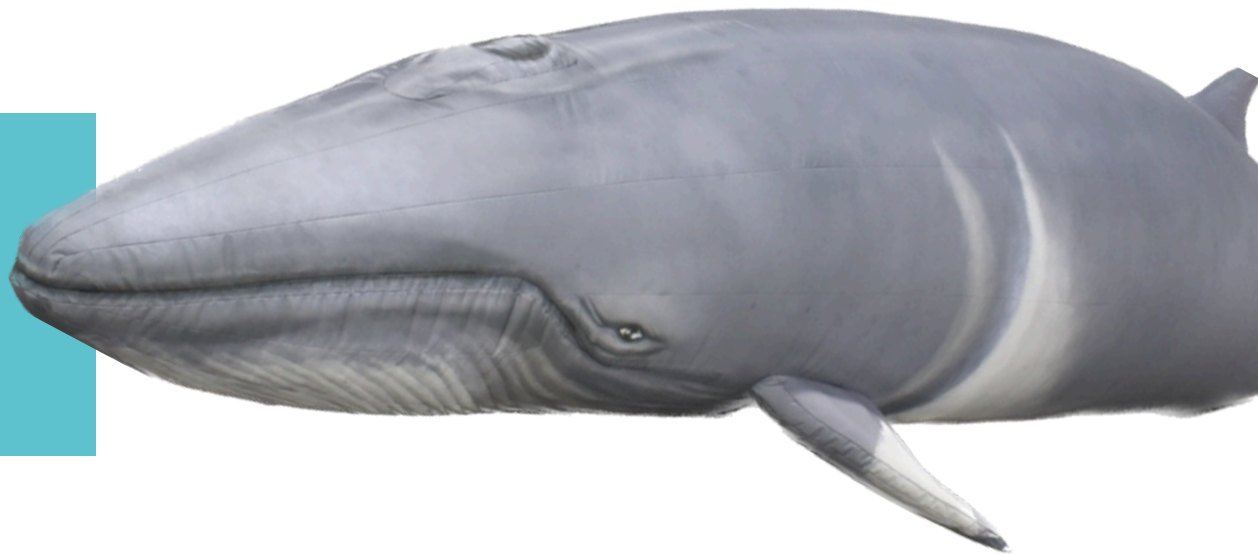

Experience the Magic of the Ocean with RI's Life-Size Whale!

ABOUT MITTENS: Mittens is a 20 foot inflatable replica of a real juvenile Minke Whale seen off the coast of Maine on August 12, 2022. Mittens is available to teach and inspire ocean heroes throughout the New England area!

Our 40 minute interactive educational presentations are geared towards Pre-K through seniors. Along with meeting Mittens, participants will enjoy age appropriate hands-on activities to learn about New England sea life and ocean conservation! Programs are $10 per person (20 person min per session).

- HOME SCHOOL
- CLASSROOMS
- CHILD CARE
- GROUPS
- CAMPS
- EVENTS
- BUSINESSES
- MORE...

Twisted Orca's goal is to give everyone a chance to fall in love with ocean life. We offer free online stories, guides, and activities for teachers and families to print out. Please contact us about having Mittens at your organization or community event.

TWISTEDORCA@GMAIL.COM

TWISTEDORCA.COM