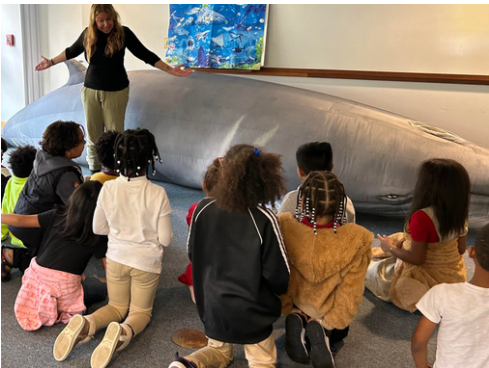

Your purchase helps fund ocean education programs for people in need!